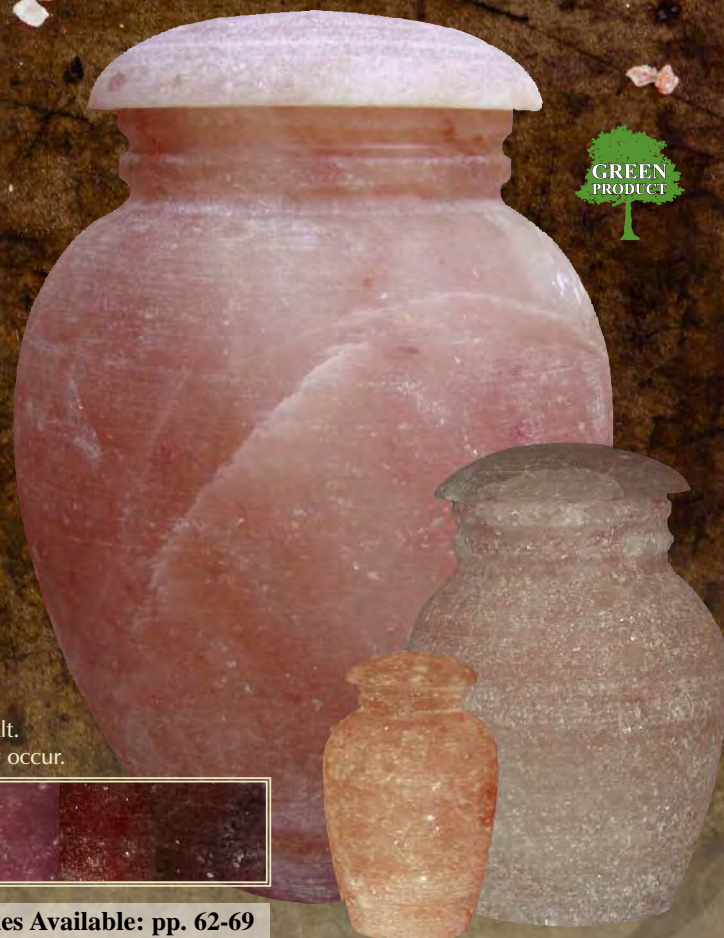

More Keepsakes Available: pp. 62-69