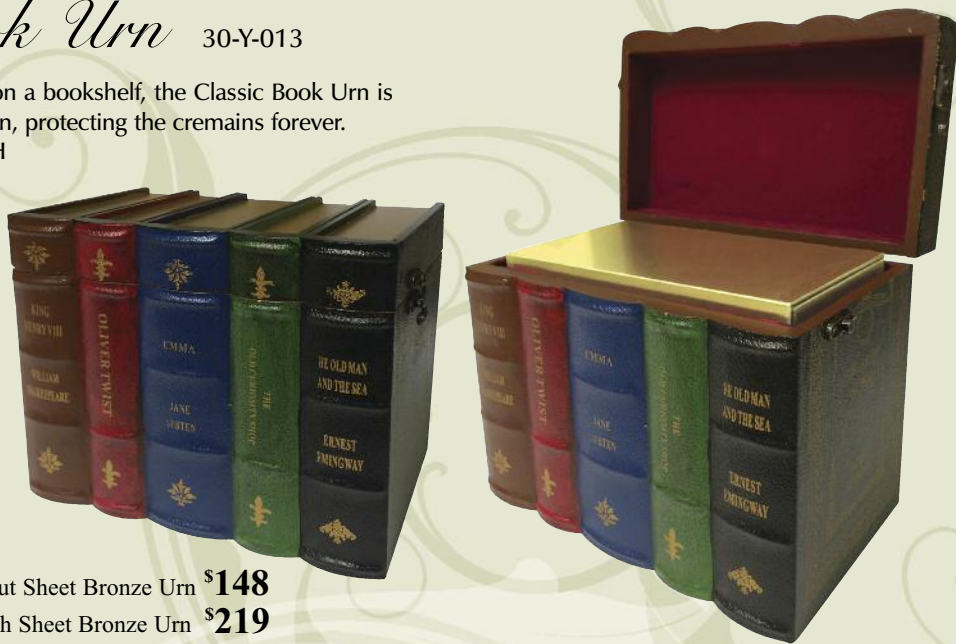

The Classic Book Urn 30-Y-013

For the family who wants to conceal an urn on a bookshelf, the Classic Book Urn is the perfect choice. Inside is a sheet bronze urn, protecting the cremains forever.
Exterior Dim.: 9.5" W x 5.688" D x 7.813" H

- STOCK OR CUSTOM ENGRAVING ADDITIONAL
  *Sheet Bronze Urn Only
- PHOTO PAINTING ADDITIONAL
  *Sheet Bronze Urn Only
  See p. 81 For Info.

Sheet Bronze Insert
Exterior Dim.: 4.375" H., 8.25" W., 6.5" D.
240 C.I.

Without Sheet Bronze Urn **$148**
or With Sheet Bronze Urn **$219**

The Presidential Urn

These exquisite single and companion urns are made from solid hardwood and feature a sliding top. The Presidential is one of the most beautiful wood urns available today.

The Presidential 30-Y-009 $219

DIMENSIONS:
Exterior: 12" W x 8.25" D x 7.25" H
Solid Hardwood 250 C.I.

- STOCK OR CUSTOM ENGRAVING ADDITIONAL
  *Top Only - 3 Lines
- PHOTO PAINTING ADDITIONAL
  *Top Only
  See p. 81 For Info.